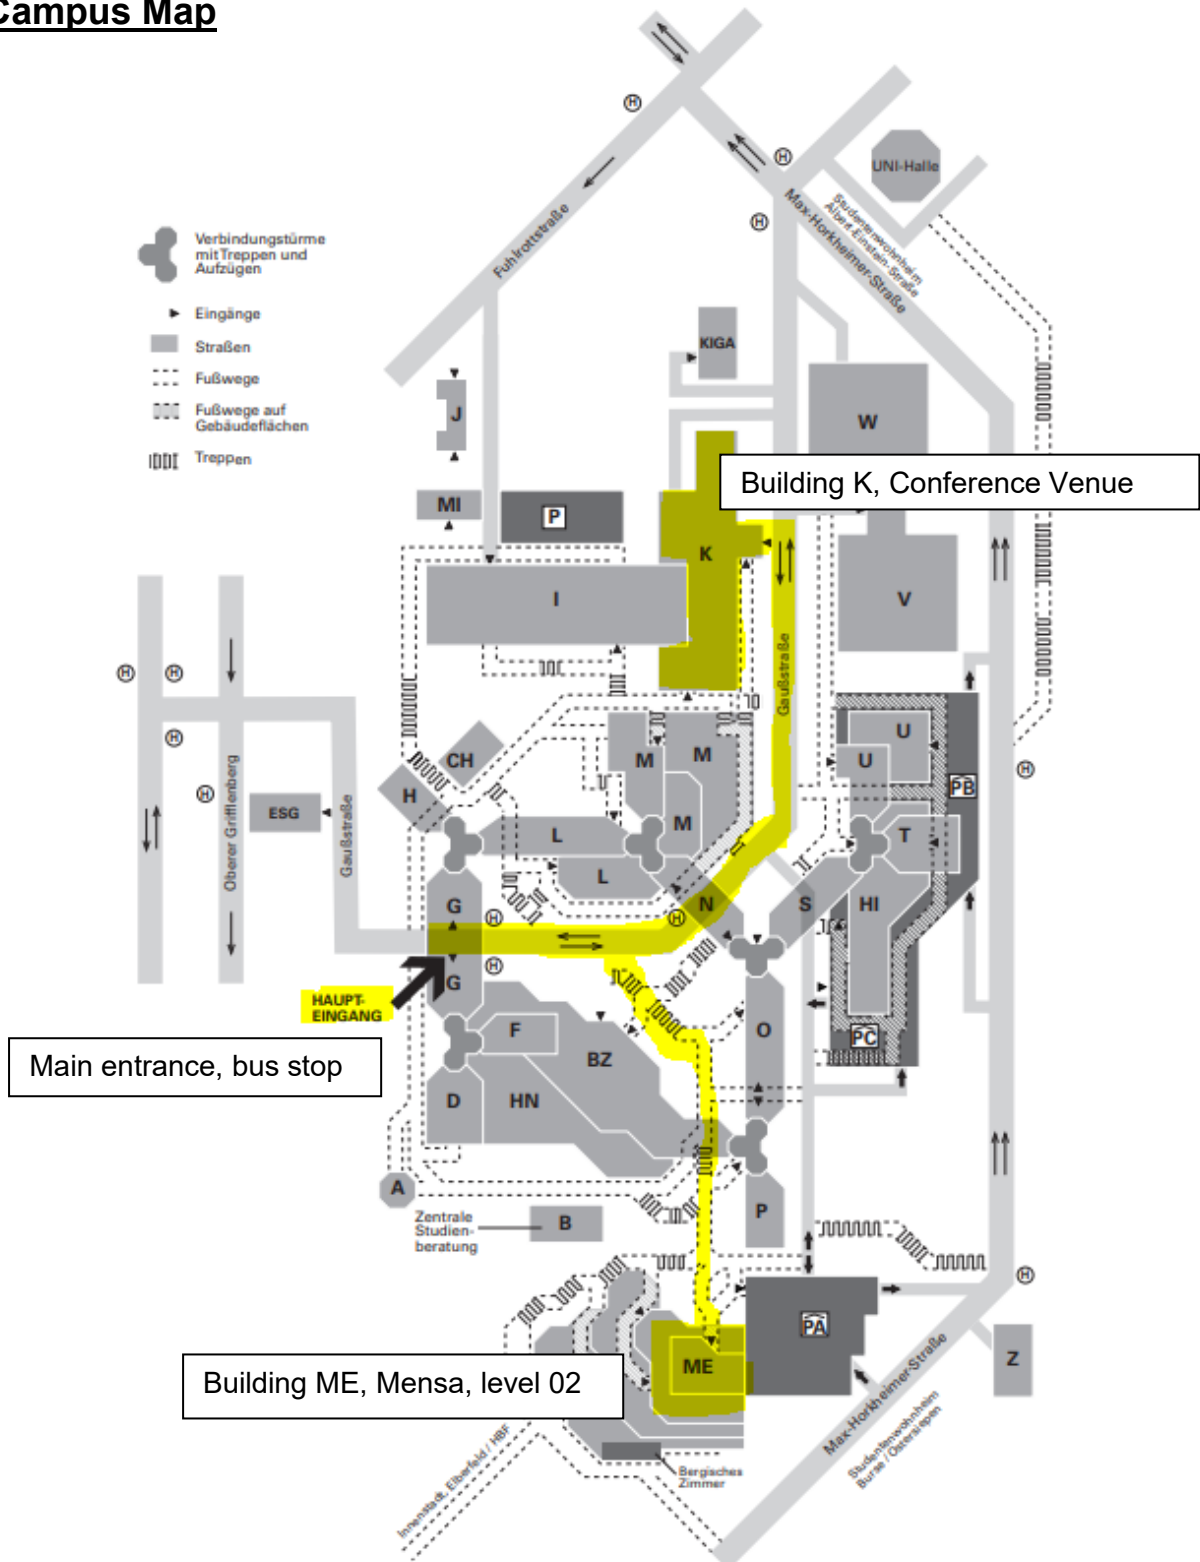

Welcome to Wuppertal!

Campus Map

Workshop on Epistemic Intimidation II

11 September 2024

Building K, Room K.11.07

**BERGISCHE
UNIVERSITÄT
WUPPERTAL**

Dinner location

Restaurant Island

From the hotel to the university, it's a 25 minutes up-hill walk (2nd map below), or you take the:

Public transport

- Start at bus stop "Historische Stadthalle" (you see the historical building in front of your hotel. The bus stop is called "Historische Stadthalle", it's a 3 minutes walk from the hotel, located at Kleeblatt 2a, 42119 Wuppertal)
- You can take the lines "Uni-Express", "E-Bus 860", 603, 615, 625 and 645
- The bus stop at the university is "Universität"
- Local public transport website: [VRR](https://www.vrr.de)

Map: Hotel – Restaurant – Main Station

If you want to walk from the main station to the hotel (10 minutes), **go to platform 1** and turn to the left; there is a passage where you can go straight to the Bahnhofstraße (follow the black arrows).

Map: Hotel – University