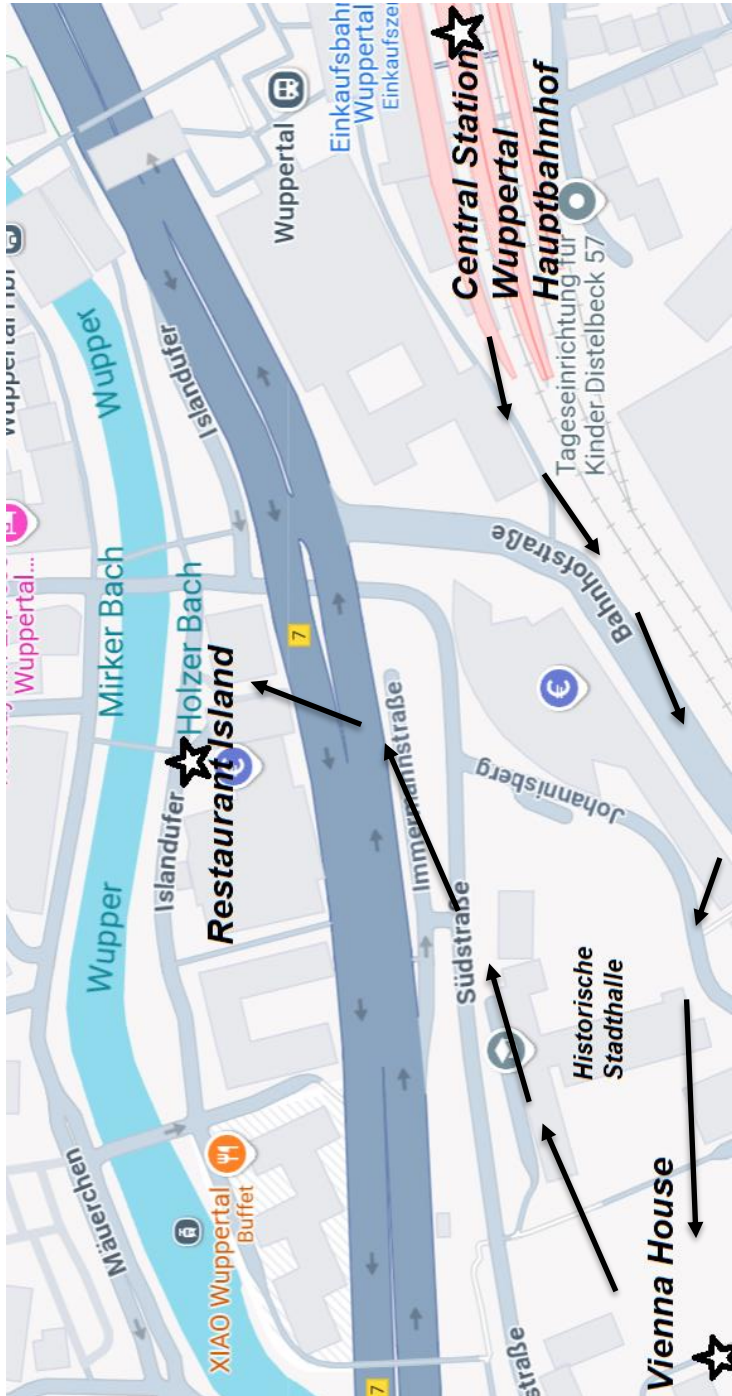

Alexanderstraße 18

<https://island-wuppertal.de/>

Your Hotel

Vienna House

Auf dem Johannisberg 1

42103 Wuppertal

[Vienna House Easy by Wyndham Wuppertal | Wuppertal Hotels, NW 42103
\(wyndhamhotels.com\)](https://www.wyndhamhotels.com/hotels/vienna-house-easy-by-wyndham-wuppertal)

From the hotel to the university, it's a 25 minutes up-hill walk (2nd map below), or you take the:

Public transport

- Start at bus stop "Historische Stadthalle" (you see the historical building in front of your hotel. The bus stop is called "Historische Stadthalle", it's a 3 minutes walk from the hotel, located at Kleeblatt 2a, 42119 Wuppertal)
- You can take the lines "Uni-Express", "E-Bus 860", 603, 615, 625 and 645
- The bus stop at the university is "Universität"
- Local public transport website: [VRR](https://www.vrr.de)

Map: Hotel – Restaurant – Main Station

If you want to walk from the main station to the hotel (10 minutes), **go to platform 1** and turn to the left; there is a passage where you can go straight to the Bahnhofstraße (follow the black arrows).

Map: Hotel – University